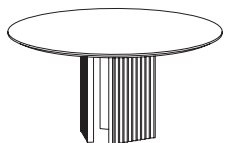

DESCRIPTION

Inspired by formal and structural uses found in the ruins of antiquity, the 'Plinth' Series implements stone and wood in a non-traditional fashion, translated into furniture with the ability to visually stand-alone without sacrificing functionality.

*All pieces are made to order - custom sizing available by request

MATERIALS | FINISHES

Walnut - Natural, Bleached, Ebonized, Graphite
Oak - Natural, Bleached, Ebonized, Graphite
Ash - Bleached, Ebonized, Graphite
Maple - Bleached, Natural

Satin black steel, blackened steel, satin brass, polished brass, antiqued brass, blackened brass, bronze

Stone - See website for details

ROUND DINING TABLE

48" L X 48" W X 29.5" H
60" L X 60" W X 29.5" H

OVAL DINING TABLE

84" L X 48" W X 29.5" H
96" L X 54" W X 29.5" H
114" L X 54" W X 29.5" H

CAPSULE DINING TABLE

96" L X 48" W X 29.5" H
120" L X 54" W X 29.5" H

ROUND COFFEE TABLE

48" L X 48" W X 18" H

OVAL COFFEE TABLE