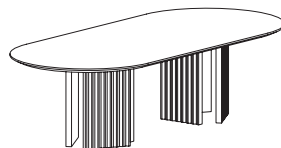

DESCRIPTION

Inspired by formal and structural uses found in the ruins of antiquity, the 'Plinth' Series implements stone and wood in a non-traditional fashion, translated into furniture with the ability to visually stand-alone without sacrificing functionality.

Satin black steel, blackened steel, satin brass, polished brass, antiqued brass, blackened brass, bronze

Stone - See website for details

ROUND DINING TABLE

48" L X 48" W X 29.5" H
60" L X 60" W X 29.5" H

OVAL DINING TABLE

84" L X 48" W X 29.5" H
96" L X 54" W X 29.5" H
114" L X 54" W X 29.5" H

CAPSULE DINING TABLE

96" L X 48" W X 29.5" H
120" L X 54" W X 29.5" H

ROUND COFFEE TABLE

48" L X 48" W X 18" H

OVAL COFFEE TABLE

60" L X 31" W X 18" H

SIDE TABLE

24" L X 24" W X 26" H