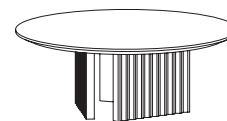

Satin black steel, blackened steel, satin brass, polished brass, antiqued brass, blackened brass, bronze

Stone - See website for details

ROUND DINING TABLE

48" L X 48" W X 29.5" H
60" L X 60" W X 29.5" H

OVAL DINING TABLE

84" L X 48" W X 29.5" H
96" L X 54" W X 29.5" H
114" L X 54" W X 29.5" H

CAPSULE DINING TABLE

96" L X 48" W X 29.5" H
120" L X 54" W X 29.5" H

ROUND COFFEE TABLE

48" L X 48" W X 18" H

OVAL COFFEE TABLE

60" L X 31" W X 18" H

SIDE TABLE

24" L X 24" W X 26" H