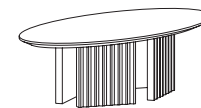

Satin black steel, blackened steel, satin brass, polished brass, antiqued brass, blackened brass, bronze

Stone - See website for details

ROUND DINING TABLE

48" L X 48" W X 29.5" H
60" L X 60" W X 29.5" H

OVAL DINING TABLE

84" L X 48" W X 29.5" H
96" L X 54" W X 29.5" H
114" L X 54" W X 29.5" H

CAPSULE DINING TABLE

96" L X 48" W X 29.5" H
120" L X 54" W X 29.5" H

ROUND COFFEE TABLE

48" L X 48" W X 18" H

OVAL COFFEE TABLE

60" L X 31" W X 18" H

SIDE TABLE

24" L X 24" W X 26" H