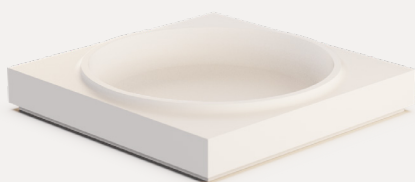

Nero Marquina

Roman Travertine

Rosso Luana

PLINTH 10

Dimensions (inches)

10 W X 10 D X 1.8 H

Estimated Weight (lb)

10