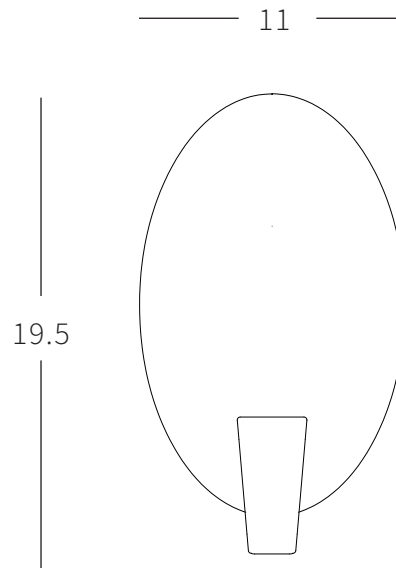

STEPHEN ANTONSON

by hand

MATERIALS

Hand sculpted plaster
Brushed plaster finish
Steel 2-part Universal backplate

LAMPING

(UL) Single E12 candelabra socket
(CE/International) Single G9 socket
5 Watt, Bi-pin LED bulb, 2700K recommended

CERTIFICATIONS

UL / CE

DIMENSIONS

Height: 19.5in / 48.26cm

Width: 11in / 27.94cm

Depth: 4.5in / 19.05cm

WEIGHT

Approx. 8lbs / 3.63kg

BACKPLATE

Ø5in x Ø5in x .75in / 12.7cm x 12.7cm x 1.905cm

LEAD TIME

18 - 20 weeks

Custom sizes available

FEATURES

Fully Dimmable
Shipped assembled

Front