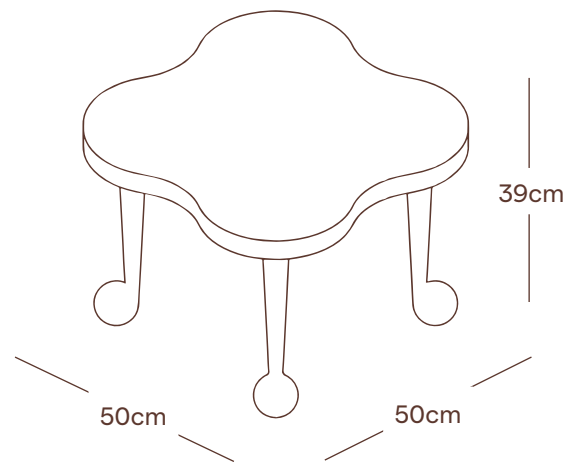

THE PUZZLE COFFEE TABLE & OTTOMAN