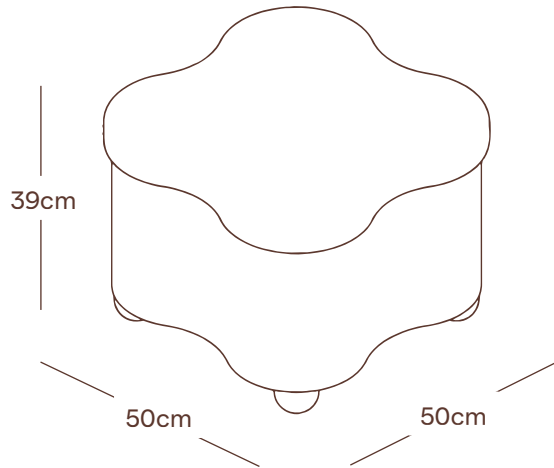

THE PUZZLE COFFEE TABLE & OTTOMAN