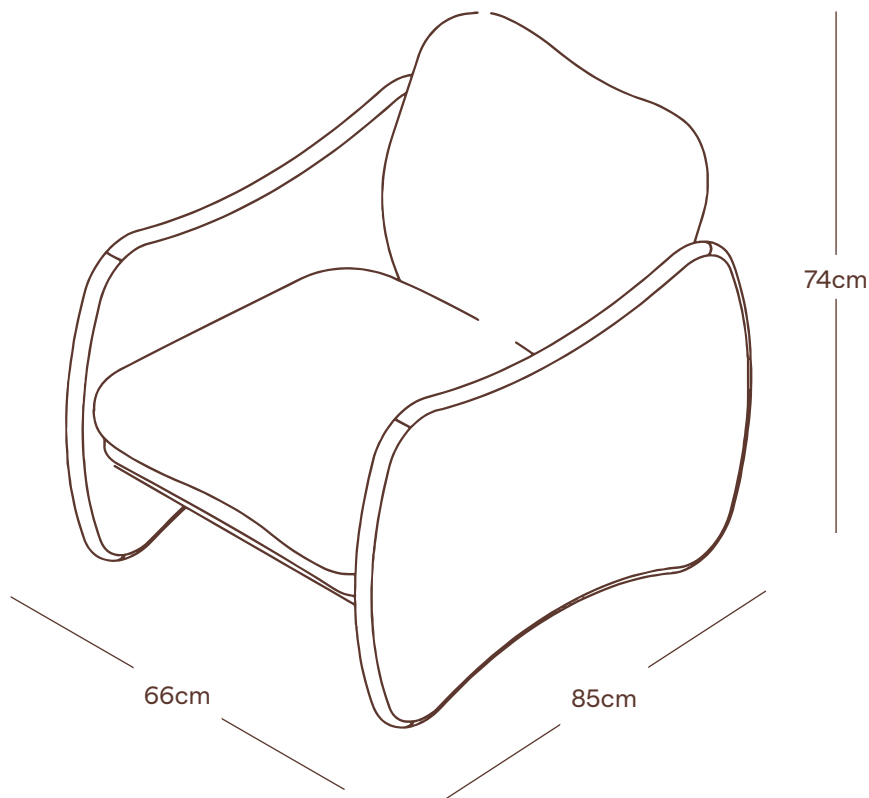

SISTER

THE RHINO  
ARMCHAIR

# THE RHINO ARMCHAIR

## DIMENSIONS

Width 66cm  
Depth 85cm  
Height 74cm

## FABRIC

Plain & Pattern: 3 metres