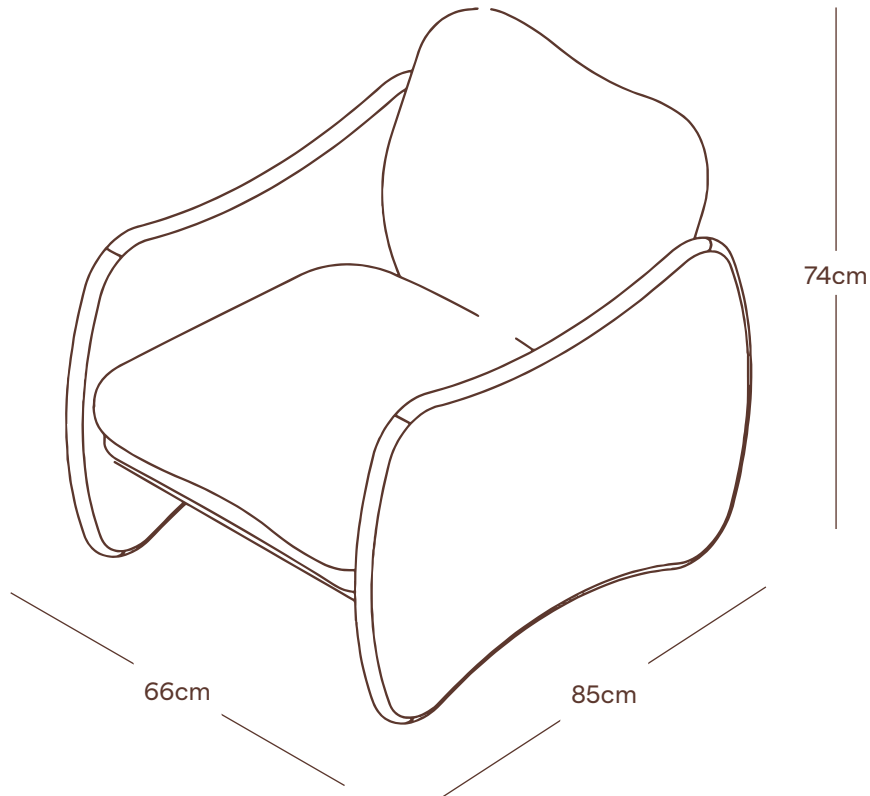

SISTER

THE RHINO  
ARMCHAIR

# THE RHINO ARMCHAIR

## DIMENSIONS

Width 66cm  
Depth 85cm  
Height 74cm

## FABRIC

Plain & Pattern: 3 metres