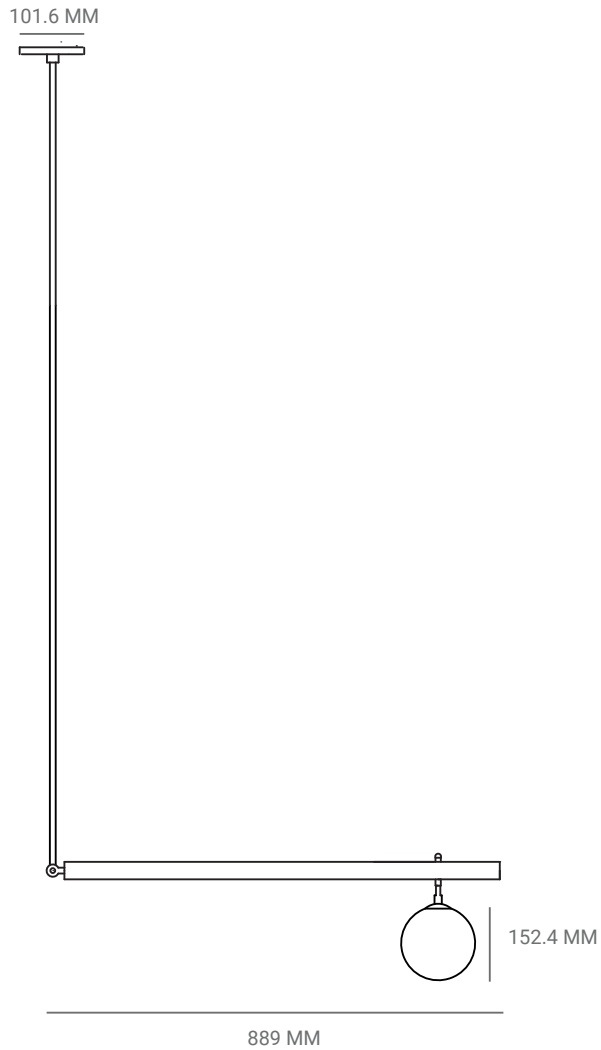

PAUL MATTER

SATELLITE 1 CEILING PENDANT

SATELLITE IS INSPIRED BY THE CONCEPTUAL AND MINIMALIST ART MOVEMENT OF THE 60'S AND 70'S. THESE LIGHT SCULPTURES ARE FUNDAMENTALLY GEOMETRIC AND ARCHITECTONIC. THEY RELY ON THE CUBE AS A STARTING POINT FOR STUDIO'S EXPLORATIONS IN SPACE, LIGHT, FORM, VOLUME, REPETITION, SEQUENCE AND VARIATION. ARTICULATING ARMS ENABLE A 180 DEGREE MOVEMENT ON THE HORIZONTAL PLANE. THE PIECES CAN BE USED AS INDIVIDUAL FIXTURES OR IN NUMBER OF COMBINATIONS FORMING LIGHT SCULPTURES LEVITATING IN SPACE.

WARECO | SALES@WARECO.CO | 470.947.7100

PAUL MATTER

SATELLITE 1 CEILING PENDANT

P.CODE:
PMS1

DIMENSIONS:
D: 933.45 MM
MINIMUM: 635 MM , MAXIMUM: 1016 MM
HEIGHT TO ORDER

WEIGHT:
3 KGS

LAMPING:
1 TYPE E27 MEDIUM BASE
3W - 5W LED, WARM WHITE
CE CERTIFIED, VOLTAGE 220V - 240V
DIMMABLE UPON REQUEST

MATERIALS:
BRASS AND ETCHED GLASS

CUSTOM LENGTHS:
MINIMUM LENGTH - 635 MM
INCLUDES UPTO - 1828.8 MM
ADDITIONAL LENGTH AT 1% PER 25.4 MM