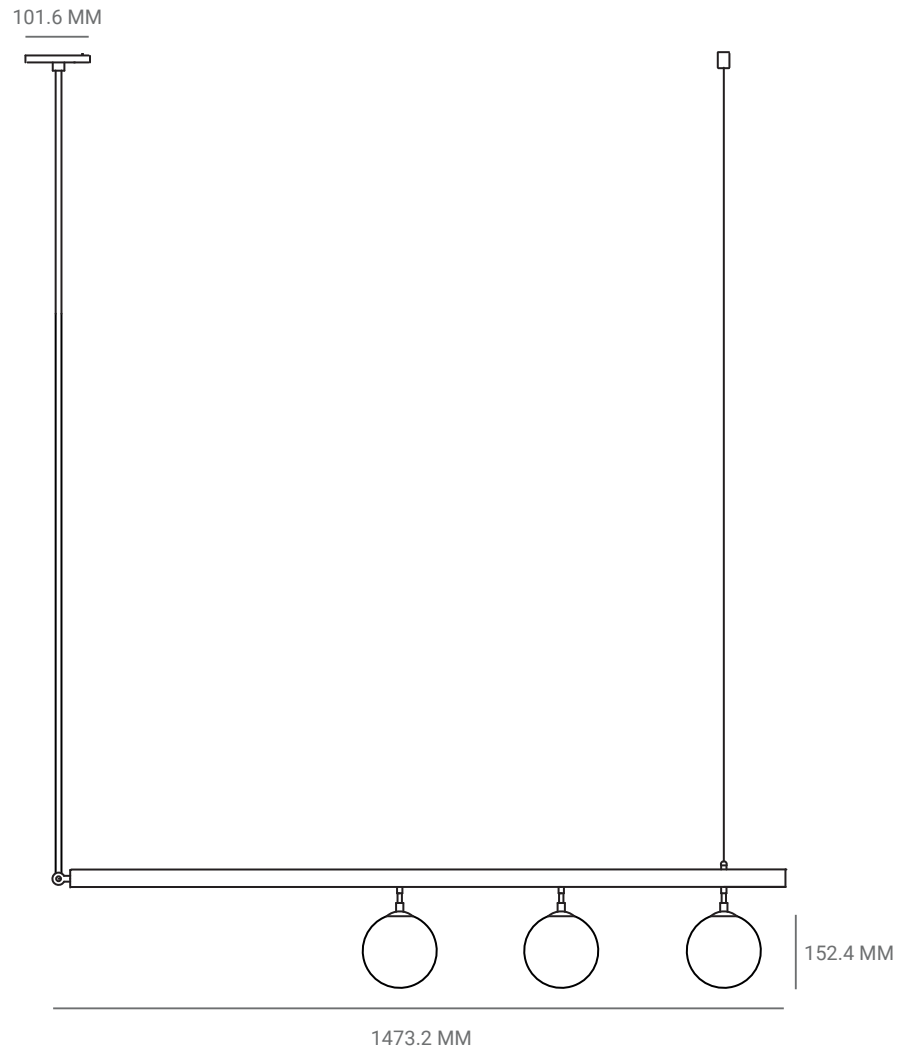

PAUL MATTER

SATELLITE 3 CEILING PENDANT

SATELLITE IS INSPIRED BY THE CONCEPTUAL AND MINIMALIST ART MOVEMENT OF THE 60'S AND 70'S. THESE LIGHT SCULPTURES ARE FUNDAMENTALLY GEOMETRIC AND ARCHITECTONIC. THEY RELY ON THE CUBE AS A STARTING POINT FOR STUDIO'S EXPLORATIONS IN SPACE, LIGHT, FORM, VOLUME, REPETITION, SEQUENCE AND VARIATION. ARTICULATING ARMS ENABLE A 180 DEGREE MOVEMENT ON THE HORIZONTAL PLANE. THE PIECES CAN BE USED AS INDIVIDUAL FIXTURES OR IN NUMBER OF COMBINATIONS FORMING LIGHT SCULPTURES LEVITATING IN SPACE.

PAUL MATTER

SATELLITE 3 CEILING PENDANT

P.CODE:
PMS3

DIMENSIONS:
D: 1517.65 MM
MINIMUM: 1143 MM , MAXIMUM: 1651 MM
HEIGHT TO ORDER

WEIGHT:
5 KGS

LAMPING:
3 TYPE E27 MEDIUM BASE
3W - 5W LED, WARM WHITE
CE CERTIFIED, VOLTAGE 220V - 240V
DIMMABLE UPON REQUEST

MATERIALS:
BRASS AND ETCHED GLASS

CUSTOM LENGTHS:
MINIMUM LENGTH - 635 MM
INCLUDES UPTO - 1828.8 MM
ADDITIONAL LENGTH AT 1% PER 25.4 MM

CUSTOM FINISHES:
1. AGED BRASS WITH AGED BRASS DETAILS
2. BURNT BRASS WITH BURNT BRASS DETAILS
3. BURNT BRASS WITH AGED BRASS DETAILS
4. RAW BRASS WITH RAW BRASS DETAILS
5. SILVERED BRASS WITH SILVERED BRASS DETAILS