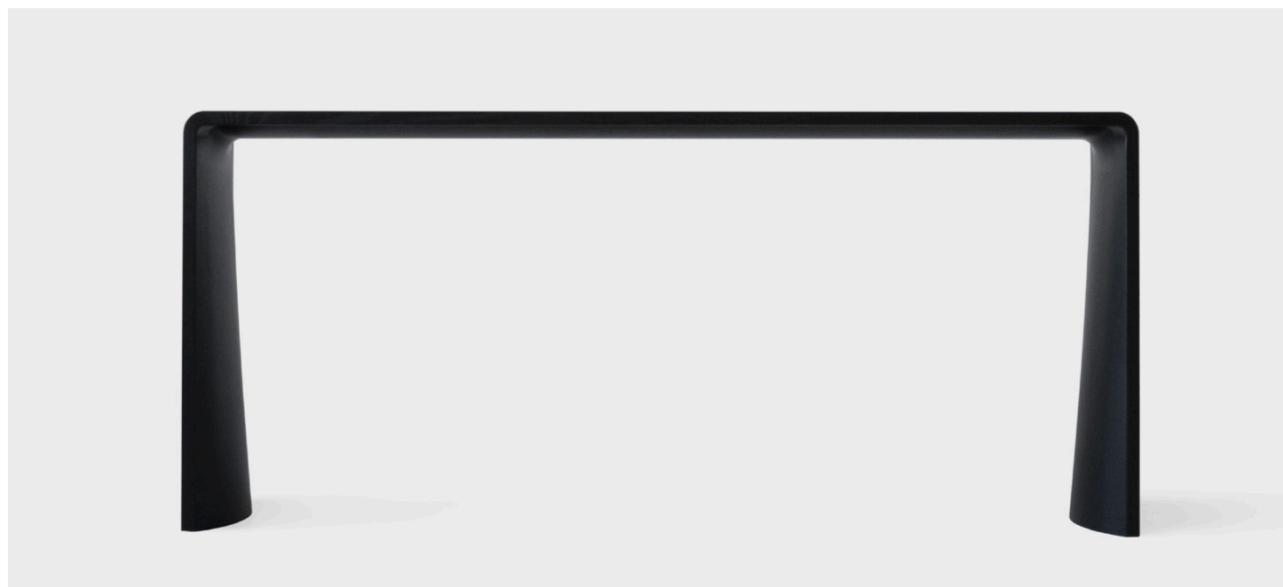

SCULPTED CONSOLE

CASTILLEJA
FURNITURE | OBJECTS

DESCRIPTION

The 'Sculpted Console' is digitally constructed and shaped through a CNC - blending traditional craftsmanship with the latest technology. All of the structural components are milled out of solid wood, along with its shape and unique continuity of surface.

*All pieces are made to order - custom sizing available by request

MATERIALS | FINISHES

Walnut - Natural, Bleached, Ebonized, Graphite
Oak - Natural, Bleached, Ebonized, Graphite
Ash - Bleached, Ebonized, Graphite
Maple - Bleached, Natural

CONSOLE TABLE

70" L X 13" W X 28" H