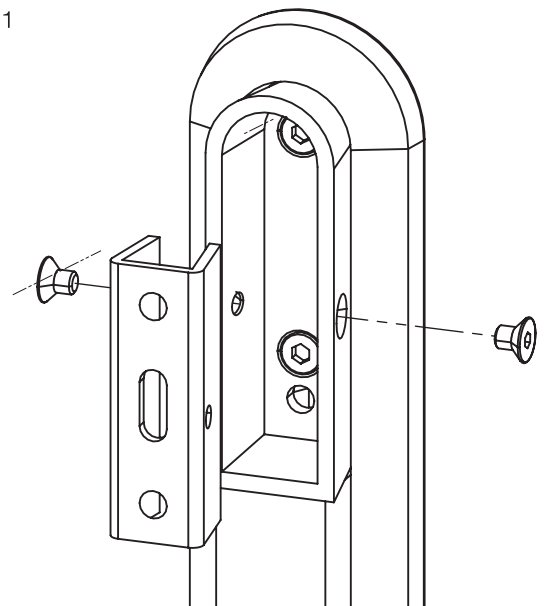

Fixation

Bronze Finishing

Patinas

FNRB
RAW
BRASS

FNMB
MEDIUM
BRASS

FNBK
BLACK
BRASS

Special

FNBN
BRUSHED
NICKEL

CUSTOM
FINISHING
ON DEMAND

Alabasters

Type

WHITE
VEIN

BROWN
VEIN