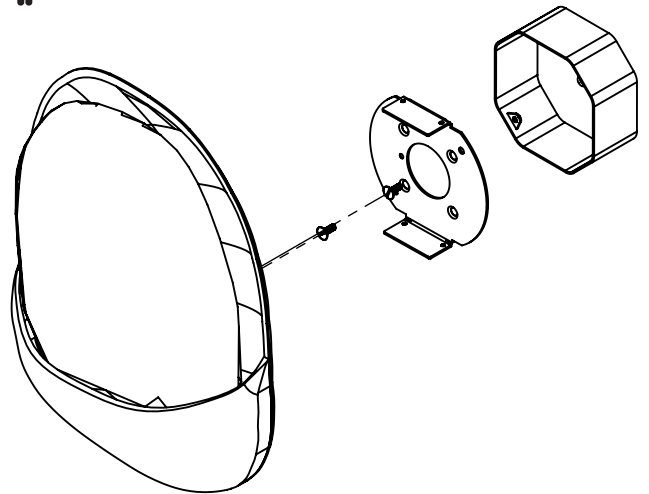

Fixation

*Factory setting

Bronze Finishing

Patinas

FNRB
RAW
BRASS

FNMB
MEDIUM
BRASS

FNBK
BLACK
BRASS

Special

FNBN
BRUSHED
NICKEL

CUSTOM
FINISHING
ON DEMAND

Alabasters

Type

WHITE
VEIN

BROWN
VEIN