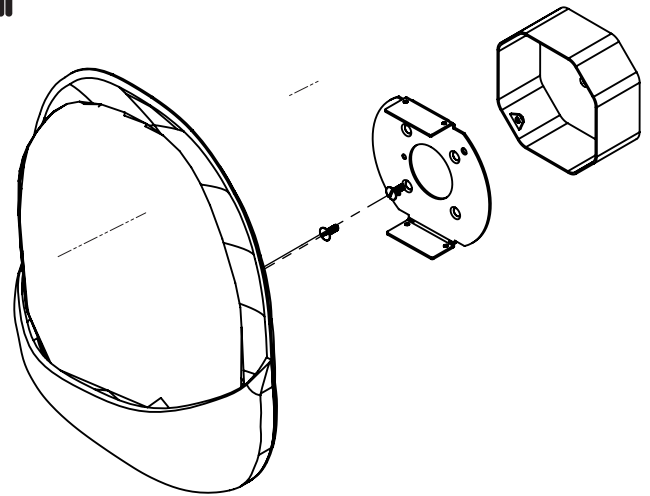

Fixation

* Factory setting

Bronze Finishing

Patinas

FNRB
RAW
BRASS

FNMB
MEDIUM
BRASS

FNBK
BLACK
BRASS

Special

FNBN
BRUSHED
NICKEL

CUSTOM
FINISHING
ON DEMAND

Alabasters

Type

WHITE
VEIN

BROWN
VEIN