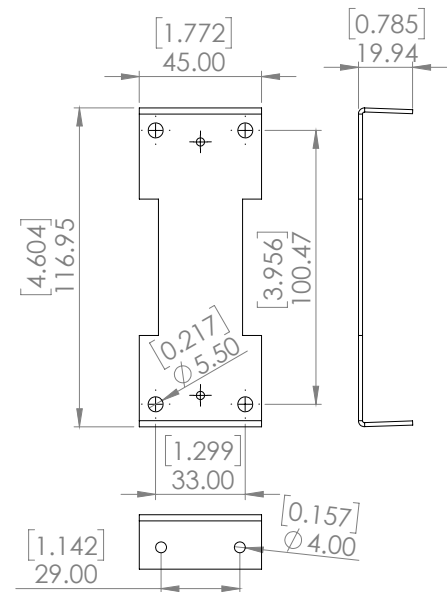

Fixation

Fixing