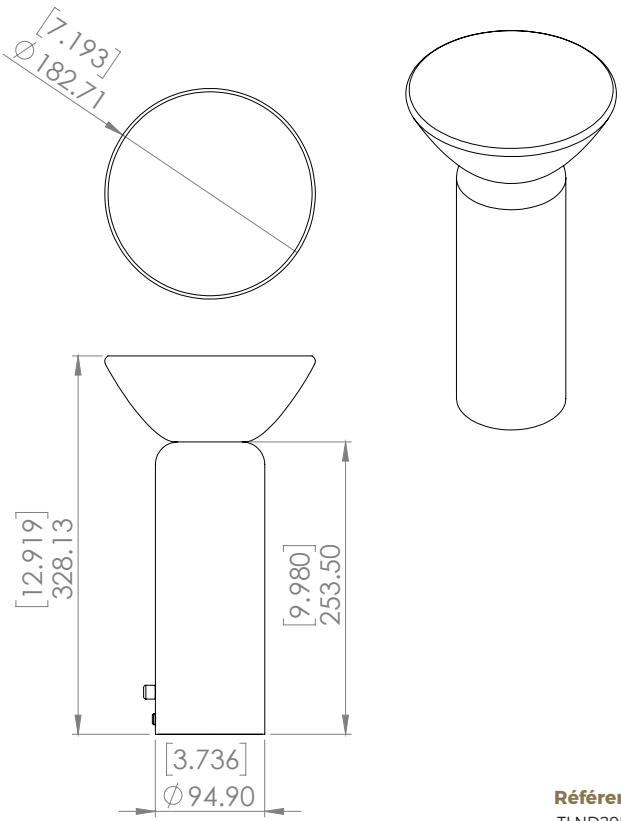

# TABLE LAMP NOMAD 295

Design Yves Macheret

**Référence**

TLND295CY

**Description**

Body lamp patinates bronze - Protective varnish - Alabaster diffuser  
Dimmable light with knob  
120V / 60hz / 12V - 7.8W

Specificity

Fixing

SOURCES	LED MODULE XICATO					
LUMENS	700 lm					
WATTS	7.8					
WEIGHT (LBS)	8					
CERTIFICATES		Class 2				
STANDARD	LED	CRI-Ra 98	120 VAC 60HZ		Dry location	Damp location
COLORS	2700K*	3000K	4000K			
DIMMING	0.10V*	Dali	Other			