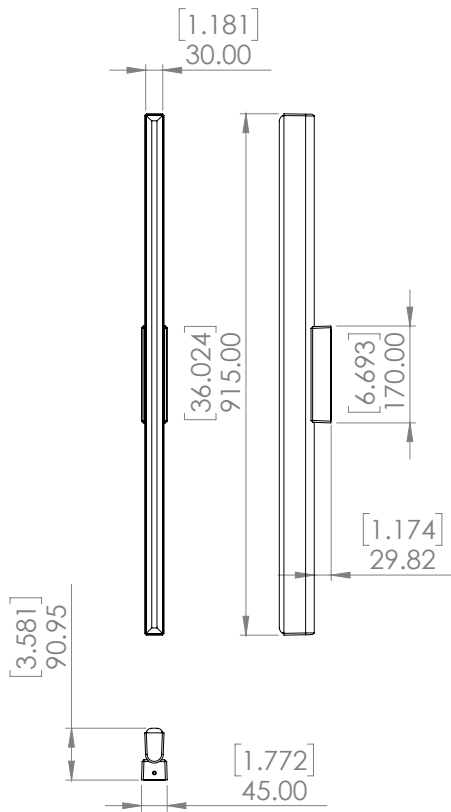

WALL LAMP EDRU 900

Design Yves Macheret

Référence
WLEU900LI

Description
Body lamp bronze patinated - Protective varnish - Alabaster diffuser
120 VAC / 60hz / 24V / 13W

Specificity

Sources Lumens Strip LED 24V
Lumens 468 lm
Watts 13
Weight (lbs) 14