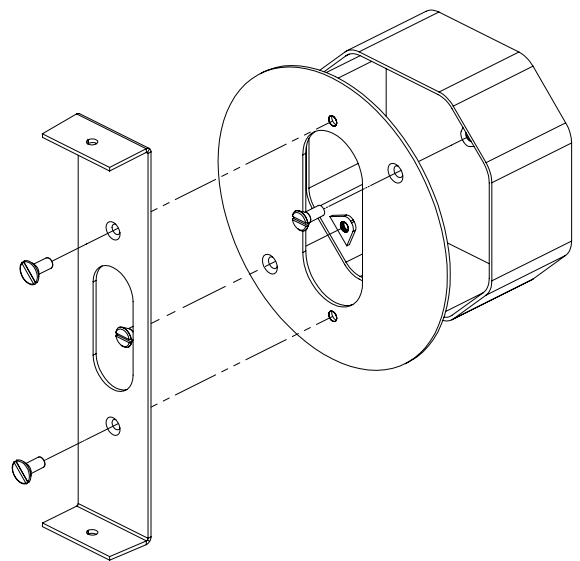

Fixing

* Standard setting

Patinas

FNRB

FNMB

FNBK

FNBN
OPTION

Alabaster

WHITE VEINED

BROWN VEINED