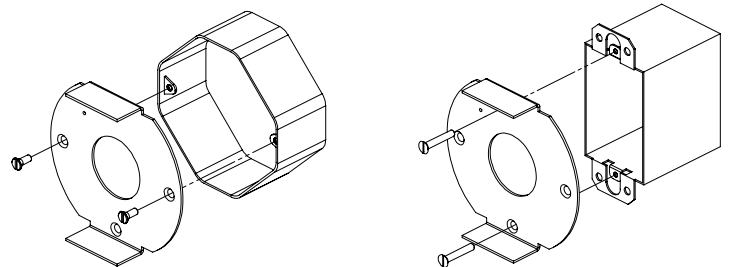

WALL LAMP HUBLOT 295

Référence
WLHT295RC
Description

Body lamp patinates bronze - Protective varnish - Alabaster diffuser
120 VAC / 50-60hz / 24V - LED cannot be changed

Specificity

Sources Lumens	strip LED 24V
Lumens	630 lm (nominal)
Watts	10
Weight (lbs)	12
Certificates	Class 2
Standard	☐ LED ☐ CRI-Ra 98 ☐ 120 VAC 50-60HZ ☐ DIMM ☐ Dry location
Options	☐ Damp location
Colors	☐ 2700K* ☐ 3000K ☐ 4000K
Dimming	☐ Triac* ☐ 0.10V ☐ Other

Fixing

* Factory setting

Patinas

Alabaster