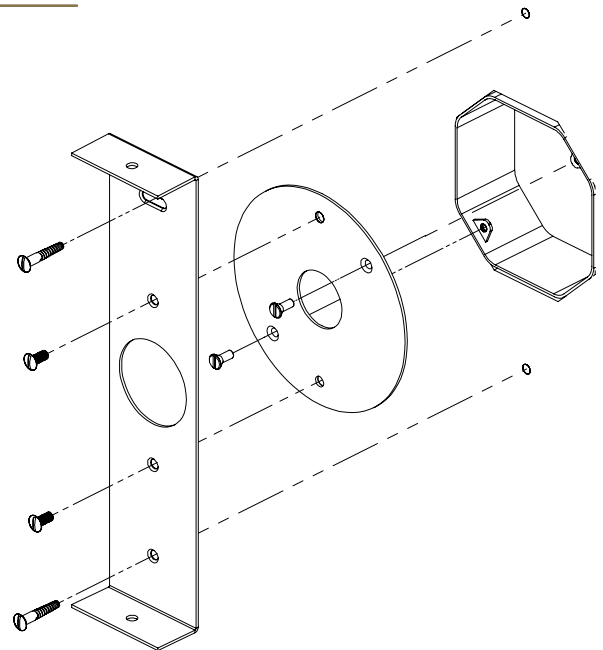

WALL LAMP KHEOPS 400

Design Kelly Boukobza

Reference
WLKS400TR

Description
Body lamp patinated bronze - Protective varnish - Alabaster diffuser
120 VAC / 60hz / 27V / 32W

Specificity

Sources Lumens LED Module Xicato

Lumens 2600 lm

Watts 32

Weight (lbs) 24

Certificates ☐ Class 2

Standard ☐ LED ☐ CRI-Ra 98 ☐ 120 VAC 50-60HZ ☐ DIMEN ☐ Dry location

Colors ☐ 2700K ☐ 3000K ☐ 4000K

Dimming ☐ Triac ☐ 0.10V ☐ Other

* Standard setting

Fixing

Patinas

Alabaster