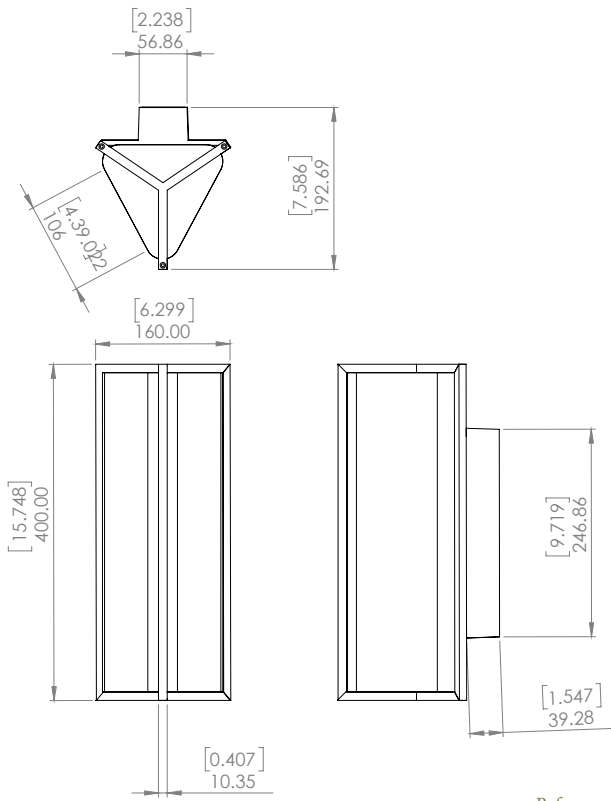

# WALL LAMP KHEOPS 400

Design Kelly Boukobza

Reference  
WLKS400TR

Description  
Body lamp patinated bronze - Protective varnish - Alabaster diffuser  
120 VAC / 60hz / 27V / 32W

## Specificity

Sources Lumens LED Module Xicato

Lumens 2600 lm

Watts 32

Weight (lbs) 24

Certificates  Class 2

Standard  LED  CRI-Ra 98  120 VAC 50-60HZ  DIMEN  Dry location

Colors  2700K  3000K  4000K