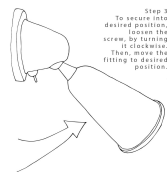

R

Dimensions:

H 20.5cm x D 10cm x Dia. 8cm

H 8" x D 3¾" x Dia. 3¼"

R

Spot Light by Rose Uniacke

Care Instructions

Install Instructions

RU 2019

Rose Uniacke

76-84 Pimlico Road, London SW1W 8PL T +44 (0)20 7730 7050

mail@roseuniacke.com www.roseuniacke.com