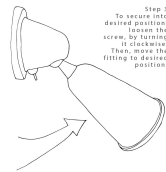

R

The backplate diameter is 8cm / 3.25"

Dimensions:

H 20.5cm x D 10cm x Dia. 8cm

H 8" x D 3¾" x Dia. 3¼"

R

Spot Light by Rose Uniacke

Care Instructions

Install Instructions

RU 2019

Rose Uniacke

76-84 Pimlico Road, London SW1W 8PL T +44 (0)20 7730 7050

mail@roseuniacke.com www.roseuniacke.com