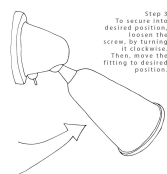

Care Instructions

Install Instructions

RU 2019

Rose Uniacke

76-84 Pimlico Road, London SW1W 8PL T +44 (0)20 7730 7050

mail@roseuniacke.com www.roseuniacke.com