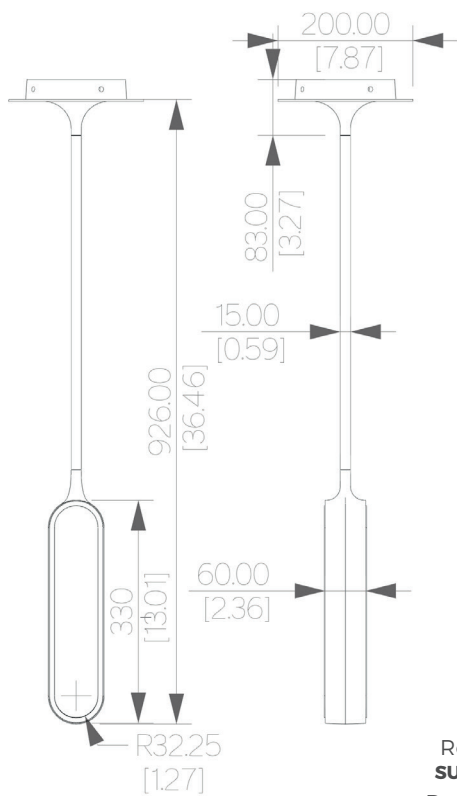

Dimension

mm [in]

Reference
SUPL330SO
Description
Reparability
Driver and led are replaceable

PENDANT PEARL

Design Aranud Leman

Handmade in France in our foundry

Specificity

Power supply	110-120V / 50-60hz / 24V
Sources Led	strip LED 24V
Lumens	500 lm (nominal)
Watts	10
Weight kg [lbs]	14 [37,5]

Standard LED CRI-Ra 98 CE  IP44

Colors 2700K* 3000K 4000K

Dimming Triac*
Fase Dim 0.10V Dali

Driver Position INSIDE INSIDE REMOTE

* Workshop setting

Fixing

Bronze Finishes

Patinas

WHITE
VEIN

BROWN
VEIN