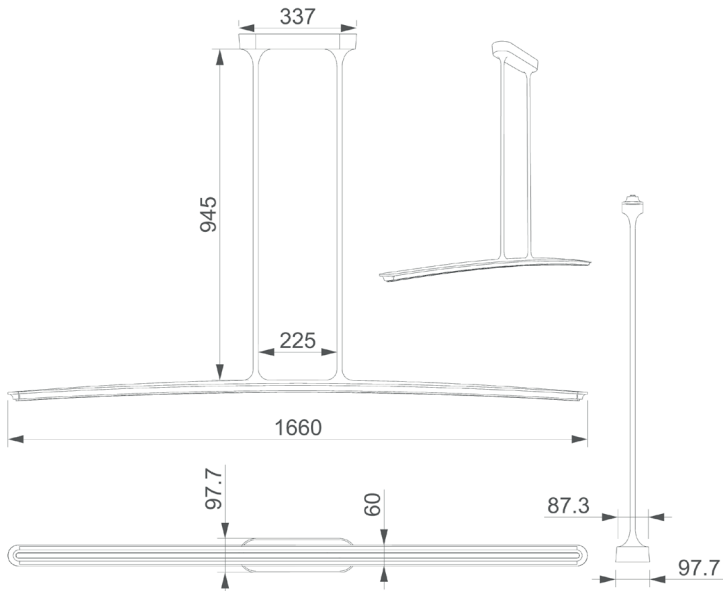

Dimension
mm [in]

Reference
SUY11600LI

Description

Patinated bronze body - Alabaster diffuser - Protective varnish

Reparability

Driver and led are replaceable

Handmade in France in our foundry

PENDANT YUMI

Design Arnaud Leman

Specificity

Power supply **110-120V / 50-60hz / 24v**

Sources Led **strip LED 24V**

Lumens **1200 lm (nominal)**

Watts **25**

Weight lbs [Kg] **77 [35]**

Standard