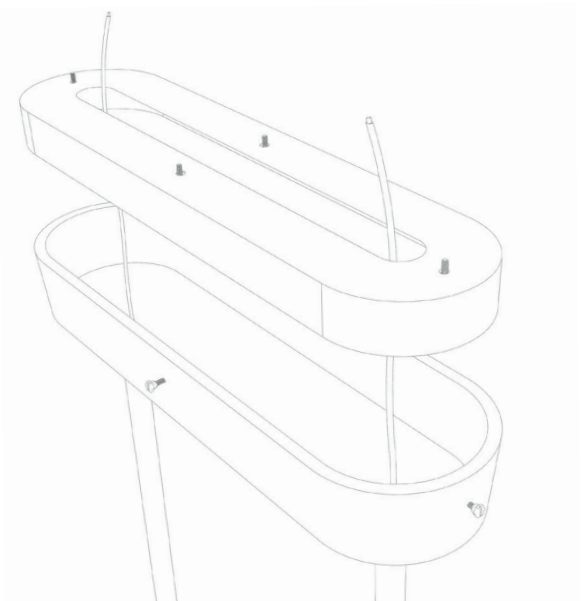

Fixing

Bronze Finishes

Patinas

**FNRB
RAW
BRONZE**

**FNMB
MEDIUM
BRONZE**

**FNBK
BLACK
BRONZE**

Special

**FNBN
BRUSHED
NICKEL**

**CUSTOM
FINISHING
ON DEMAND**

Alabasters

Type

**WHITE
VEIN**

**BROWN
VEIN**