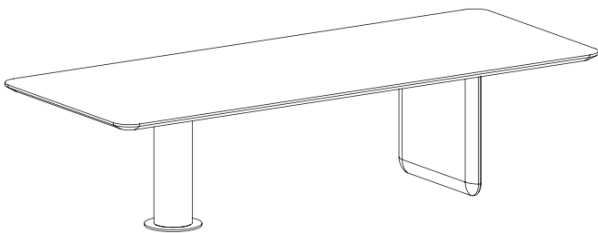

DESCRIPTION

The delicately proportioned components and soft curves of the 'Suzi' Series are intended to elicit calm contemplation. The combination of ancient and monumental material in a contemporary light, only adds to the subtle complexity of this sculptural piece.

*All pieces are made to order - custom sizing available by request

RECTANGLE DINING TABLE

108" L X 48" W X 29.5" H

120" L X 54" W X 29.5" H

DESK

84" L X 48" W X 29.5" H

MATERIALS | FINISHES

Walnut - Natural, Bleached, Ebonized, Graphite