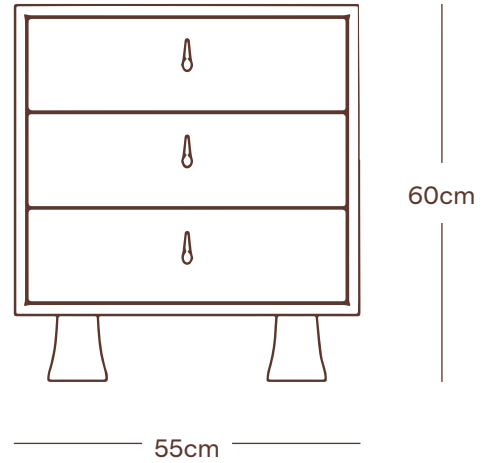

SISTER

THE SABLE
BEDSIDE TABLE

THE SABLE BEDSIDE TABLE

MATERIALS

Mappa burl veneer, with solid walnut feet.
Drawer & door fronts feature our 'Horn' handles
in solid brass, polished finish.

DIMENSIONS

Width 55cm
Depth 45cm
Height 60cm