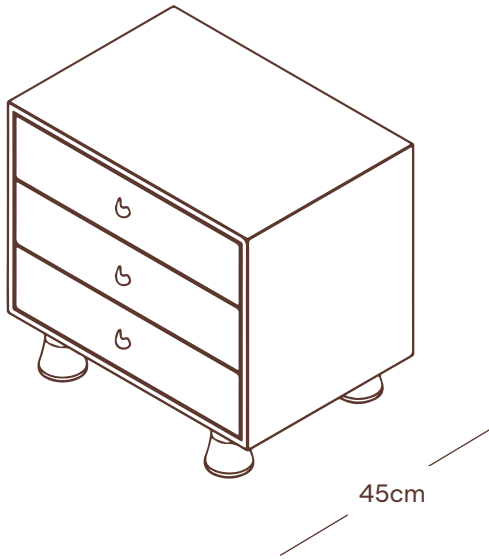

SISTER

THE SABLE
BEDSIDE TABLE

THE SABLE BEDSIDE TABLE

MATERIALS

Mappa burl veneer, with solid walnut feet.
Drawer & door fronts feature our 'Horn' handles
in solid brass, polished finish.

DIMENSIONS

Width 55cm
Depth 45cm
Height 60cm