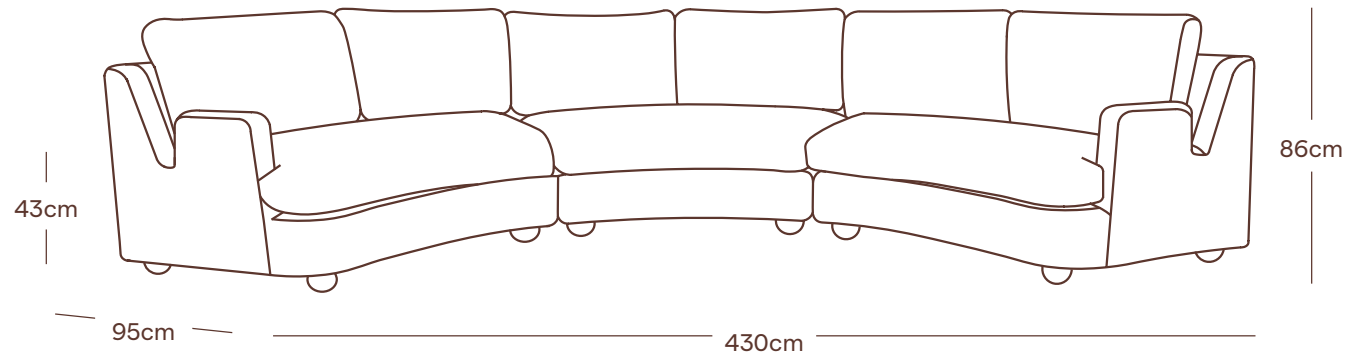

SISTER

THE SCULPTED  
ARC SOFA

# THE SCULPTED ARC SOFA

## DIMENSIONS

Width 430cm  
Depth 95cm  
Height 86cm  
Seat Height 43cm