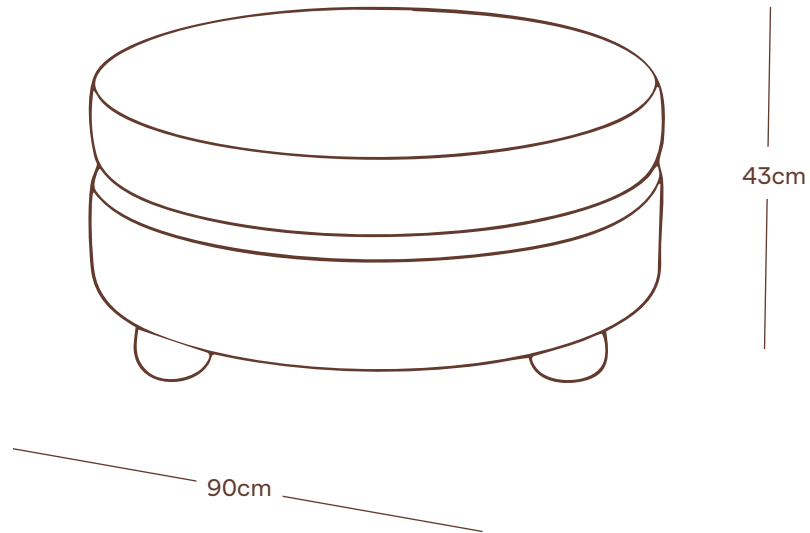

SISTER

THE SCULPTED
OTTOMAN

THE SCULPTED OTTOMAN

MATERIALS

Upholstered here in Dedar Mottled Texture Noricum.

DIMENSIONS

Width 90cm
Height 43cm

FABRIC

Plain: 4 metres, Pattern: 5 metres

ADDITIONAL COMMENTS

Made in the UK