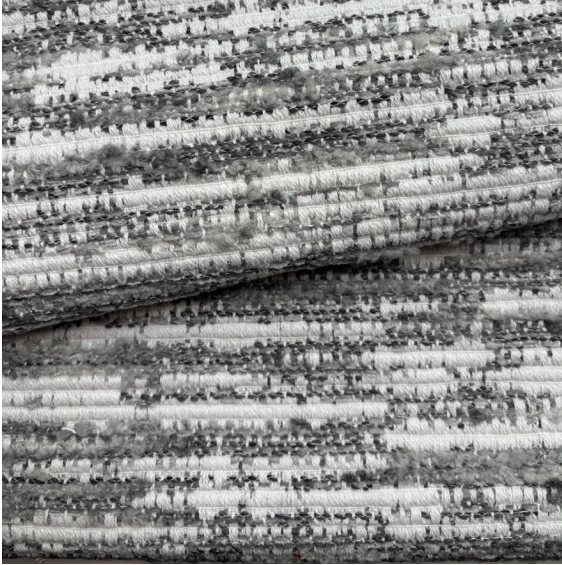

Savel Inc.

PRODUCT INFORMATION

PATTERN: Strata

COLOR: Feather

WIDTH: 55"

ORIGIN: Italy

CONTENT: 41% Cotton, 6% Wool, 39% PL, 14% PC

DURABILITY: Passes 40,000 double rubs

CLEANING INSTRUCTIONS: Dry Clean

MORE AVAILABLE COLORS:

Bark

Cloud

Fern

Mineral
Blue

Ochre