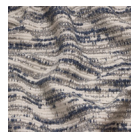

## PRODUCT INFORMATION

**PATTERN:** Strata

**COLOR:** Ochre

**WIDTH:** 55"

**ORIGIN:** Italy

**CONTENT:** 41% Cotton, 6% Wool, 39% PL, 14% PC

**DURABILITY:** Passes 40,000 double rubs

**CLEANING INSTRUCTIONS:** Dry Clean

## MORE AVAILABLE COLORS:

Bark

Cloud

Feather

Fern

Mineral  
Bue