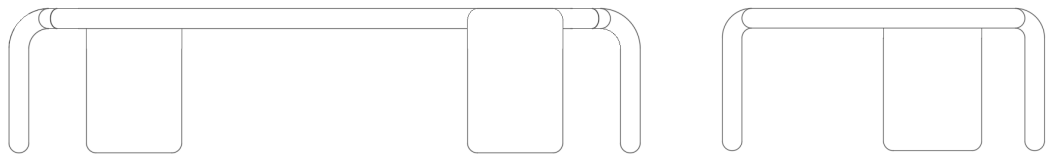

## TANGENT COCKTAIL TABLE

IN LYING OUT THE JOINERY OF THE INTERSECTION OF THE LEGS AND SURFACE PLANE, A TANGENT LINE IS FORMED. THE VISUAL AND PHYSICAL FLOW OF TWO PLANES MEET AT A SINGLE POINT AND THE RADII COMPLIMENT ONE ANOTHER.

42" L X 21" D X 18" H

84" L X 42" D X 18" H

ADDITIONAL SIZING AVAILABLE - PLEASE INQUIRE

RENDERED IN NATURAL WALNUT & BRONZED MIRROR  
ADDITIONAL FINISHES ARE AVAILABLE BY REQUEST