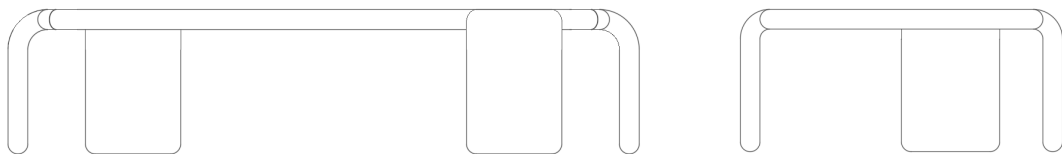

CASTILLEJA

FURNITURE | OBJECTS

TANGENT OCCASIONAL TABLE

IN LYING OUT THE JOINERY OF THE INTERSECTION OF THE LEGS AND SURFACE PLANE, A TANGENT LINE IS FORMED. THE VISUAL AND PHYSICAL FLOW OF TWO PLANES MEET AT A SINGLE POINT AND THE RADII COMPLIMENT ONE ANOTHER.

42" L X 21" D X 18" H

84" L X 42" D X 18" H

ADDITIONAL SIZING AVAILABLE - PLEASE INQUIRE

RENDERED IN VERDE GUATEMALA MARBLE
ADDITIONAL FINISHES ARE AVAILABLE BY REQUEST