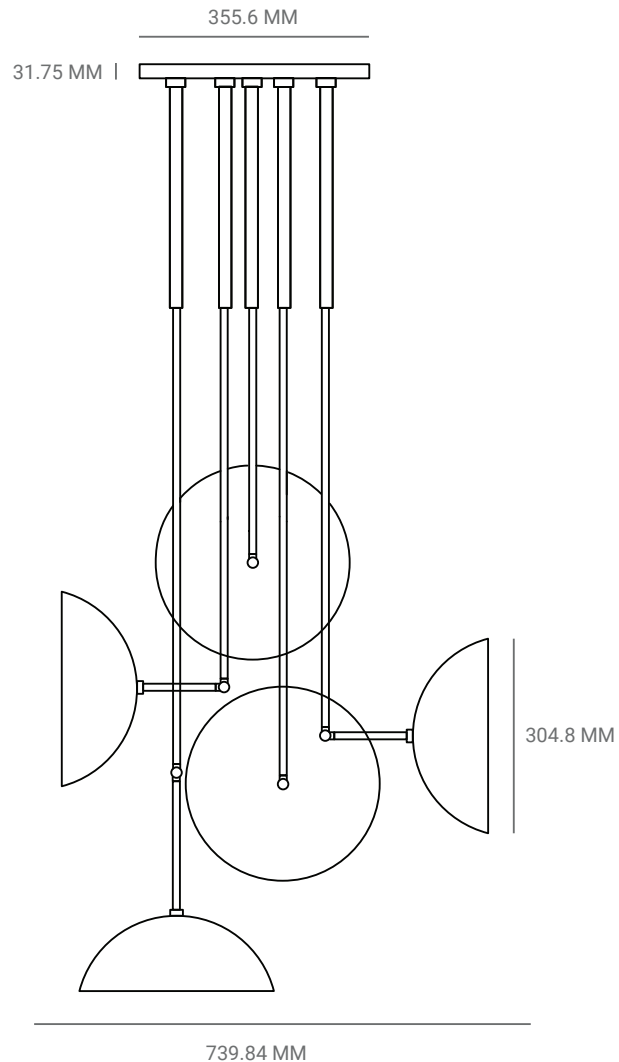

PAUL MATTER

TANGO FIVE CHANDELIER

TANGO IS BORN FROM PLAYFUL EXPERIMENTATION WITH VINTAGE LIGHTING COMPONENTS TO CREATE LIGHTING FIXTURES THAT FUSE SCULPTURAL FORM WITH HAND-WORN MATERIALS. ARTICULATING ELBOWS AND BRASS SHADES CREATE A SOPHISTICATED ARMATURE THAT EMITS SOFT POOLS OF LIGHT. TANGO SERIES COMPRISES OF PENDANTS, CHANDELIERS AND WALL SCENCE.

WARECO | SALES@WARECO.CO | 470.947.7100

PAUL MATTER

TANGO FIVE CHANDELIER

P.CODE:
PMTB5

DIMENSIONS:
D: 739.84 MM, SUBJECT TO DOME ANGLE
HEIGHT TO ORDER

WEIGHT:
15 KGS

LAMPING:
5 TYPE E27 MEDIUM BASE
40W INCANDESCENT, WARM WHITE
CE CERTIFIED, VOLTAGE 220V - 240V
DIMMABLE

MATERIALS:
BRASS

CUSTOM LENGTHS:
MINIMUM LENGTH - 1524 MM
INCLUDES UPTO - 1828.8 MM
ADDITIONAL LENGTH AT 1% PER 25.4 MM

CUSTOM FINISHES:
1. AGED BRASS WITH AGED BRASS DETAILS
2. BUFF BRASS WITH BUFF BRASS DETAILS
3. BURNT BRASS WITH BURNT BRASS DETAILS
4. BURNT BRASS WITH AGED BRASS DETAILS
5. RAW BRASS WITH RAW BRASS DETAILS