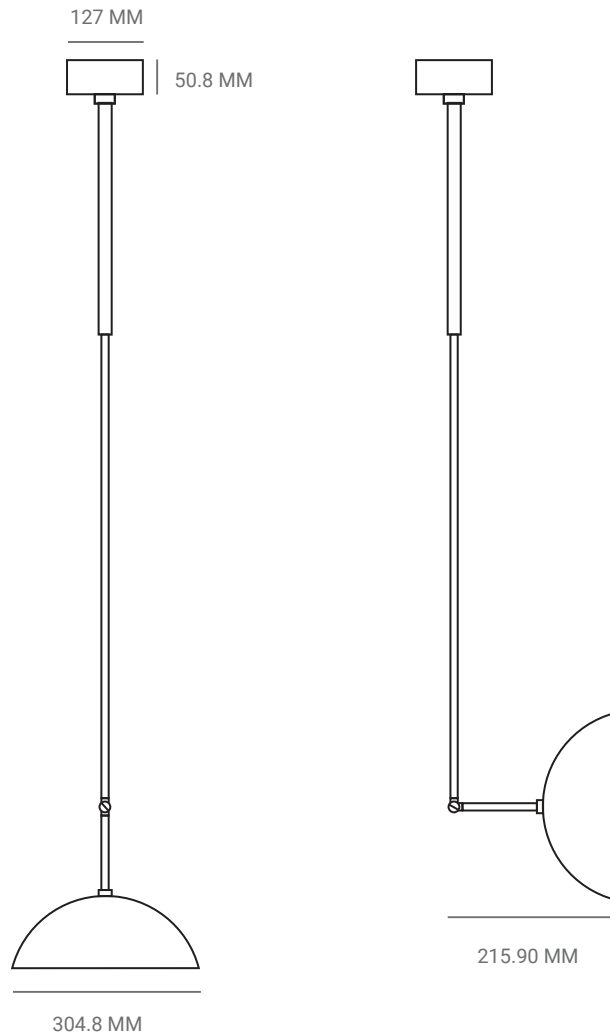

## TANGO ONE CEILING PENDANT

TANGO IS BORN FROM PLAYFUL EXPERIMENTATION WITH VINTAGE LIGHTING COMPONENTS TO CREATE LIGHTING FIXTURES THAT FUSE SCULPTURAL FORM WITH HAND-WORN MATERIALS. ARTICULATING ELBOWS AND BRASS SHADES CREATE A SOPHISTICATED ARMATURE THAT EMITS SOFT POOLS OF LIGHT. TANGO SERIES COMPRISES OF PENDANTS, CHANDELIERS AND WALL SCONCE.

## CEILING PENDANT

P.CODE:  
PMTB1

DIMENSIONS:  
D: 266.70 MM, SUBJECT TO DOME ANGLE  
HEIGHT TO ORDER

WEIGHT:  
4 KGS

LAMPING:  
1 TYPE E27 MEDIUM BASE  
40W INCANDESCENT, WARM WHITE  
CE CERTIFIED, VOLTAGE 220V - 240V  
DIMMABLE

MATERIALS:  
BRASS

CUSTOM LENGTHS:  
MINIMUM LENGTH - 635 MM  
INCLUDES UPTO - 1828.8 MM  
ADDITIONAL LENGTH AT 1% PER 25.4 MM

CUSTOM FINISHES:  
1. AGED BRASS WITH AGED BRASS DETAILS  
2. BUFF BRASS WITH BUFF BRASS DETAILS  
3. BURNT BRASS WITH BURNT BRASS DEATILS  
4. BURNT BRASS WITH AGED BRASS DETAILS  
5. RAW BRASS WITH RAW BRASS DETAILS