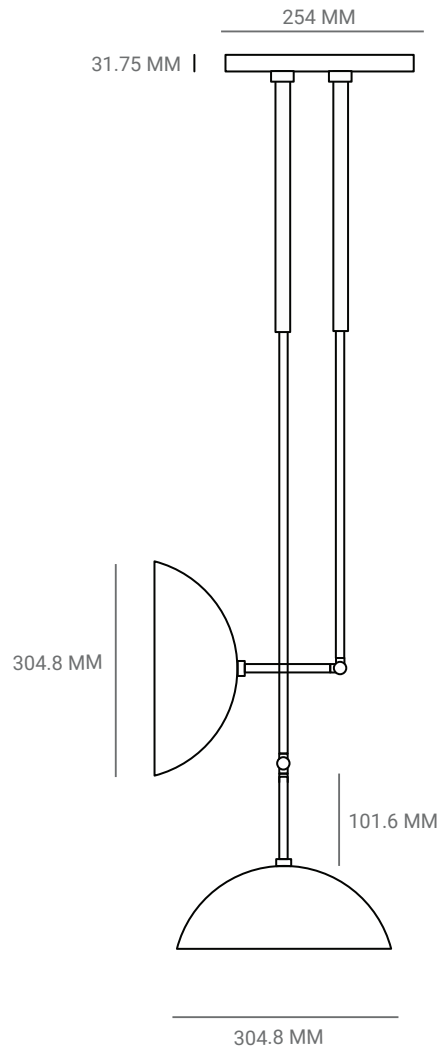

PAUL MATTER

TANGO TWO

CEILING PENDANT

TANGO IS BORN FROM PLAYFUL EXPERIMENTATION WITH VINTAGE LIGHTING COMPONENTS TO CREATE LIGHTING FIXTURES THAT FUSE SCULPTURAL FORM WITH HAND-WORN MATERIALS. ARTICULATING ELBOWS AND BRASS SHADES CREATE A SOPHISTICATED ARMATURE THAT EMITS SOFT POOLS OF LIGHT. TANGO SERIES COMPRISES OF PENDANTS, CHANDELIERS AND WALL SCONCE.

WARECO | SALES@WARECO.CO | 470.947.7100

PAUL MATTER

TANGO TWO CEILING PENDANT

P.CODE:
PMTB2

DIMENSIONS:
D: 584.40 MM, SUBJECT TO DOME ANGLE
HEIGHT TO ORDER

WEIGHT:
7 KGS

LAMPING:
2 TYPE E27 MEDIUM BASE
40W INCANDESCENT, WARM WHITE
CE CERTIFIED, VOLTAGE 220V - 240V
DIMMABLE

MATERIALS:
BRASS

CUSTOM LENGTHS:
MINIMUM LENGTH - 635 MM
INCLUDES UPTO - 1828.8 MM
ADDITIONAL LENGTH AT 1% PER 25.4 MM

CUSTOM FINISHES:
1. AGED BRASS WITH AGED BRASS DETAILS
2. BUFF BRASS WITH BUFF BRASS DETAILS
3. BURNT BRASS WITH BURNT BRASS DEATILS
4. BURNT BRASS WITH AGED BRASS DETAILS
5. RAW BRASS WITH RAW BRASS DETAILS