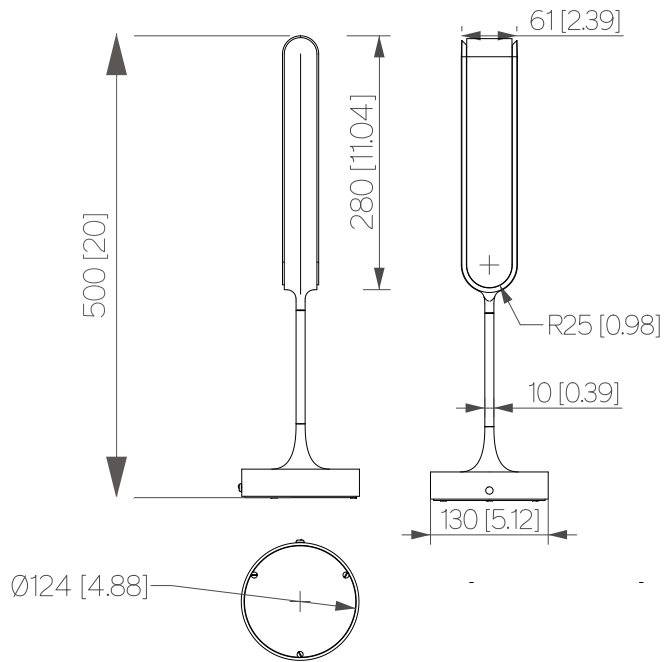

Dimension
mm [in]

TABLE LAMP QUATRE-CENT-QUARANTE

Design Arnaud Leman

Reference
TLQQ500RC
Description
Patinated bronze body - Alabaster diffuser - Protective varnish
Repairability
Driver and led are replaceable

Handmade in France in our foundry

Specificity

- Power supply **110-120V / 50-60hz / 24V**
- Sources Led **strip LED 24V**
- Lumens **100 lm (nominal)**
- Watts **27,5**
- Weight lbs [Kg] **10 [4,5]**

Standard	110 277V 50-60HZ	UL Components	CLASS 2
Colors	2700K*	3000K	4000K
Dimming	Triac* Phase Dim	0.10V	Dali
Driver Position	INSIDE	INSIDE	REMOTE