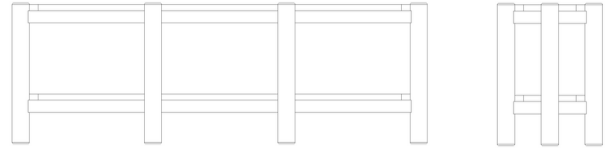

CASTILLEJA

FURNITURE | OBJECTS

TRIBECA CONSOLE

PROMINENT STRUCTURE ESCHEWS DETAILING TO
ACHIEVE A LOOK THAT IS AT ONCE AIRY AND SOLID.

84"L 18"D X 28"H

ADDITIONAL SIZING AVAILBLE - PLEASE INQUIRE

SHOWN IN IJEN BLUE QUARTZITE & NATURAL WHITE OAK
ADDITIONAL FINISHES ARE AVAILABLE BY REQUEST