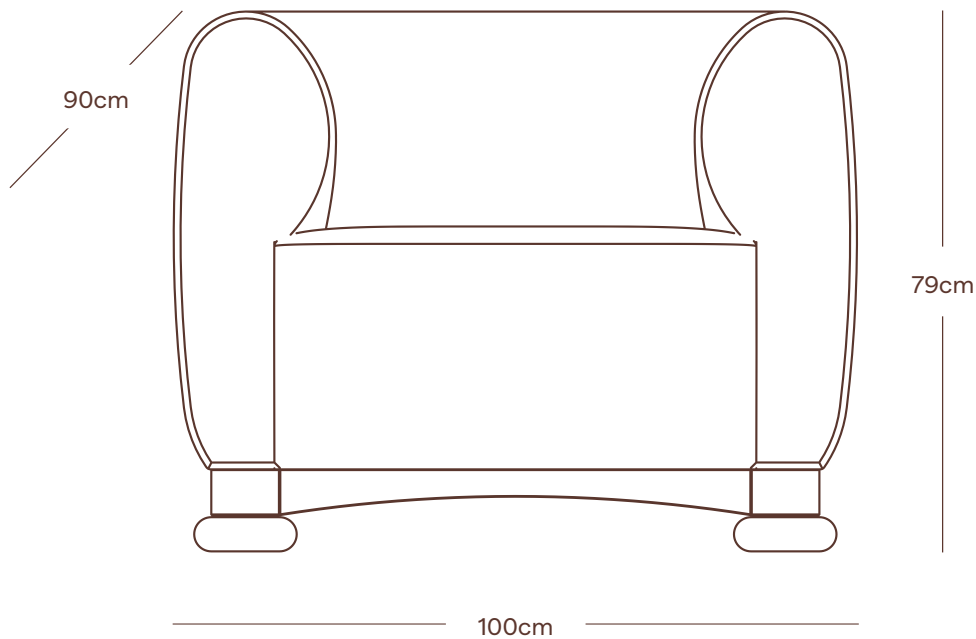

SISTER

THE IVO
ARMCHAIR

THE IVO ARMCHAIR

MATERIALS

Upholstered here in our Atlas Linen Velvet in Abyss and solid oak plinth in clear matte oiled.

DIMENSIONS

Width 100cm
Depth 90cm
Height 79cm
Seat Height 45cm

FINISHES

Oak

Walnut

ADDITIONAL COMMENTS

Made in the UK
Weight: 47kg