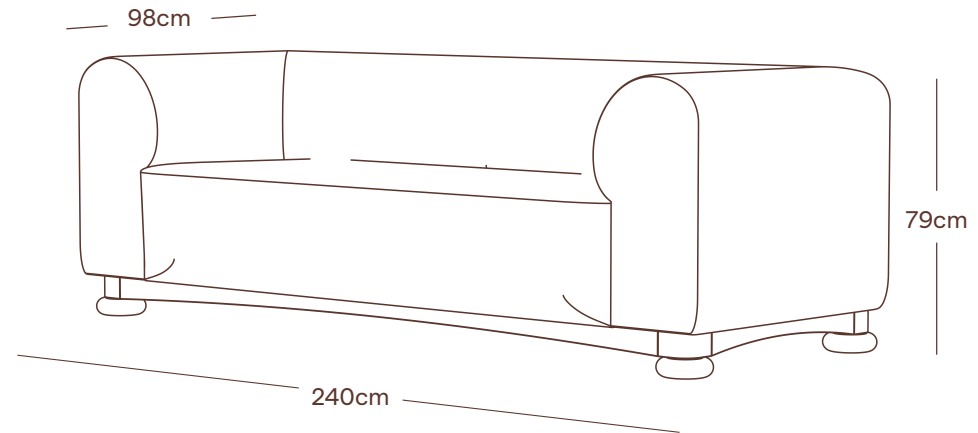

SISTER

THE IVO SOFA

THE IVO SOFA

MATERIALS

Upholstered here in our Atlas Linen Velvet in Mistal and solid walnut plinth in clear matte oiled.

DIMENSIONS

Width 240cm
Depth 98cm
Height 79cm
Seat Height 45cm

FINISHES