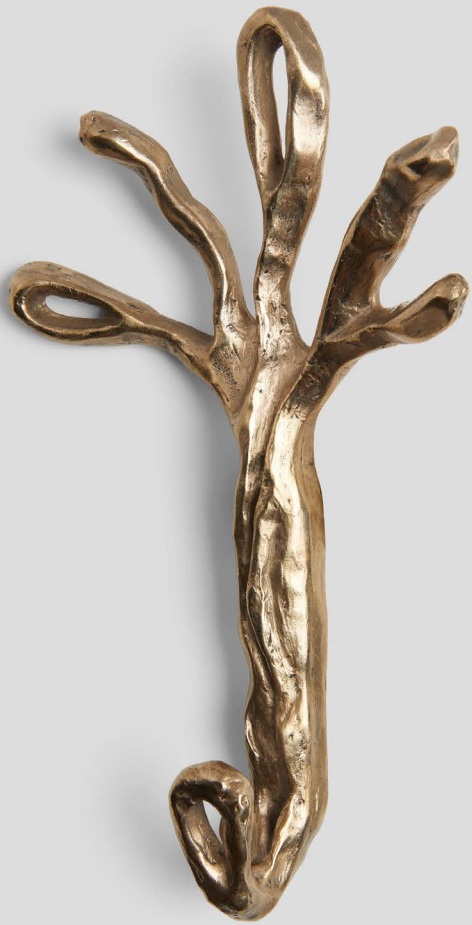

SISTER

THE SYLVA
HOOKS

THE SYLVA HOOKS

MATERIALS

Hand-cast in Bronze, Aluminium or Verdigris, with finishes in pink, burgundy and cream.

DIMENSIONS

Rowan	Height 18cm x Width 10cm
Maple	Height 18.5cm x Width 9.5cm
Willow	Height 19cm x Width 11cm

ADDITIONAL COMMENTS

Made in the UK

AVAILABLE FINISHES

Verdigris

Bronze

Aluminum

Burgundy

Pink