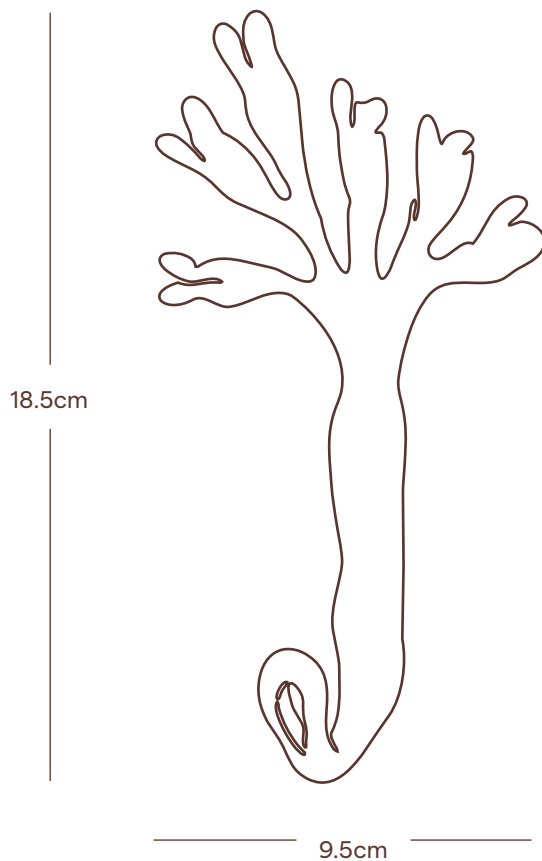

SISTER

THE SYLVA
HOOKS

THE SYLVA HOOKS

MATERIALS

Hand-cast in Bronze, Aluminium or Verdigris, with finishes in pink, burgundy and cream.

DIMENSIONS

Rowan	Height 18cm x Width 10cm
Maple	Height 18.5cm x Width 9.5cm
Willow	Height 19cm x Width 11cm