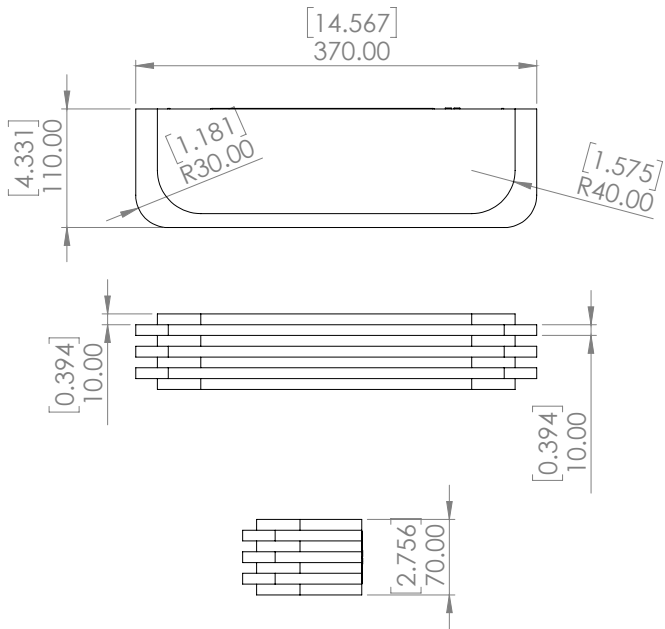

WALL LAMP TOAST 370

DESIGN YVES MACHERET