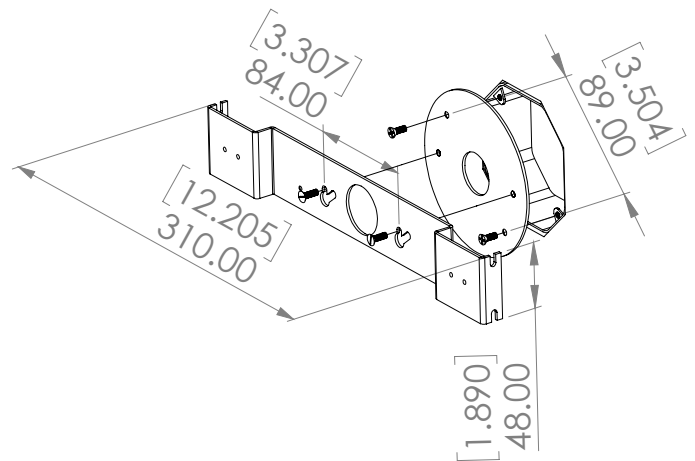

WALL LAMP TOAST 370

DESIGN YVES MACHERET

Référence
WLTT370RC

Description
Body lamp patinated brass - Protective varnish - Alabaster diffuser
120 VAC / 60hz / 12 W

Specificity

Sources Lumens Strip LED 24V

Lumens 1000 lm

Watts 12

Weight (lbs) 9

Certificates Class 2

Standard ☒ LED ☒ CRI-Ra 98 ☒ 120 VAC 50-60HZ ☒ DIMM ☐ Dry location ☐ Damp location

Colors ☒ 2700K ☒ 3000K ☒ 4000K

Dimming ☒ Triac ☒ 0.10V ☐ Other

Fixing

* Standard setting

Patinas

Alabaster