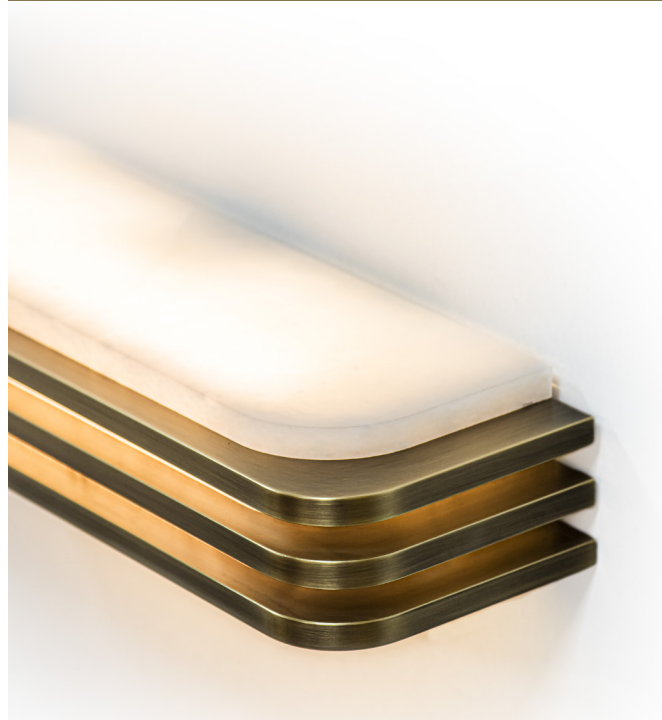

WALL LAMP TOAST 370

DESIGN YVES MACHERET