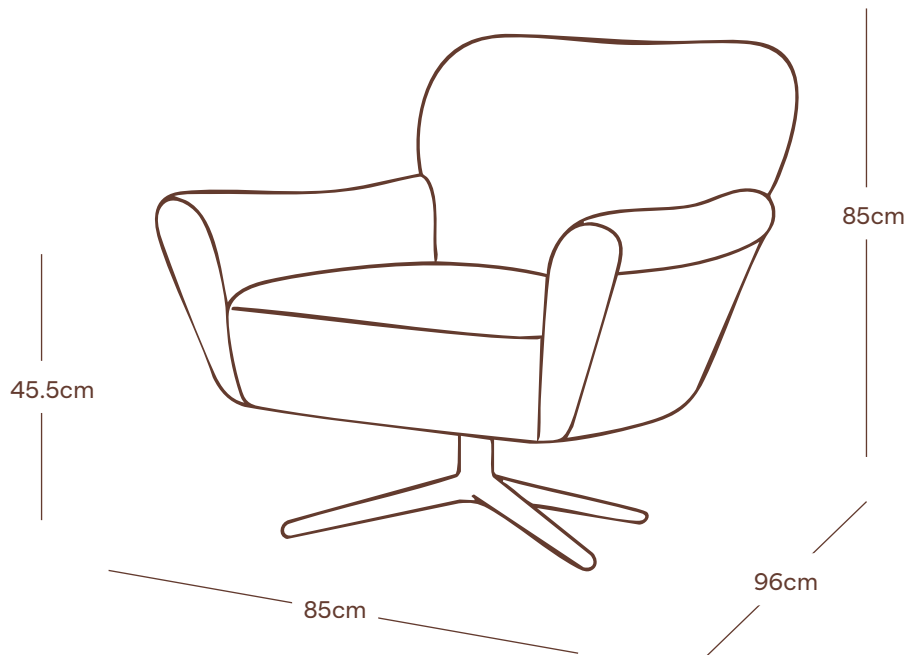

SISTER

THE TOPI
SWIVEL CHAIR

THE TOPI SWIVEL CHAIR

MATERIALS

Upholstered here in Marhi Mohair, Hibiscus.

DIMENSIONS

Width	85cm
Depth	96cm
Height	85cm
Seat Height	45.5cm

FABRIC

Plain: 6 metres, Pattern: 7 metres

ADDITIONAL COMMENTS

Made in the UK