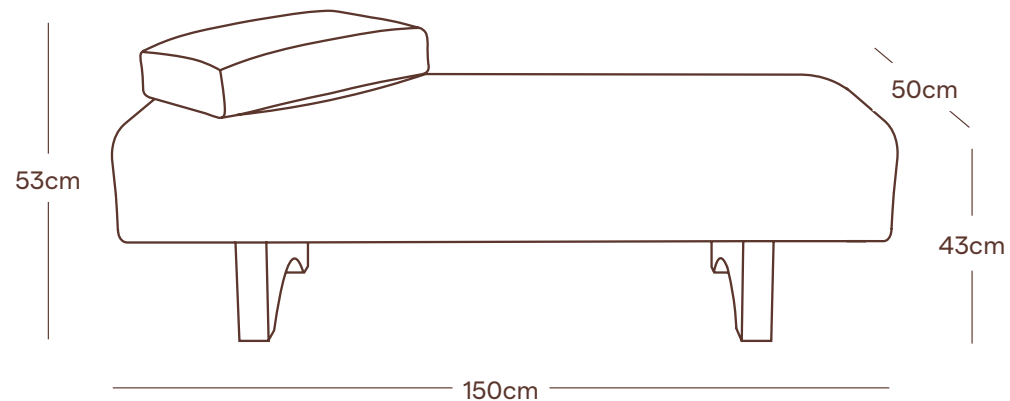

SISTER

THE TOUCAN
DAYBED

THE TOUCAN DAYBED

MATERIALS

Upholstered here in our Patch Cerulean fabric with a contrast to the cushion in our Festuca Marci Mohair. The plinth base is in walnut.

DIMENSIONS

Width 150cm
Depth 50cm
Height 53cm
Seat Height 43cm

FABRIC

Plain & Pattern: 4 metres

AVAILABLE FINISHES

Oak

Walnut

Black Stained Beech

ADDITIONAL COMMENTS