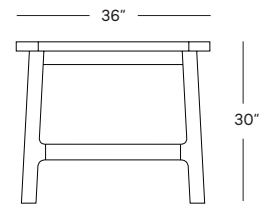

Table Olmsted en chêne noirci

SPECIES

Walnut, Danish oil

white Oak, Danish oil

oxydized Oak, Danish oil

FORMATS

6 Seater

8 Seater