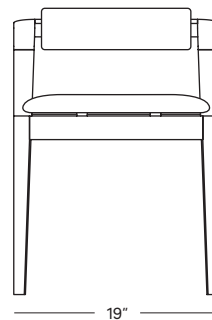

Tan

Night

Argile

Forest

FORMATS

no Armrests

with Armrests