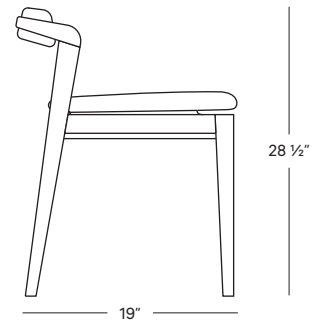

Tan

Night

Argile

Forest

FORMATS

no Armrests

with Armrests