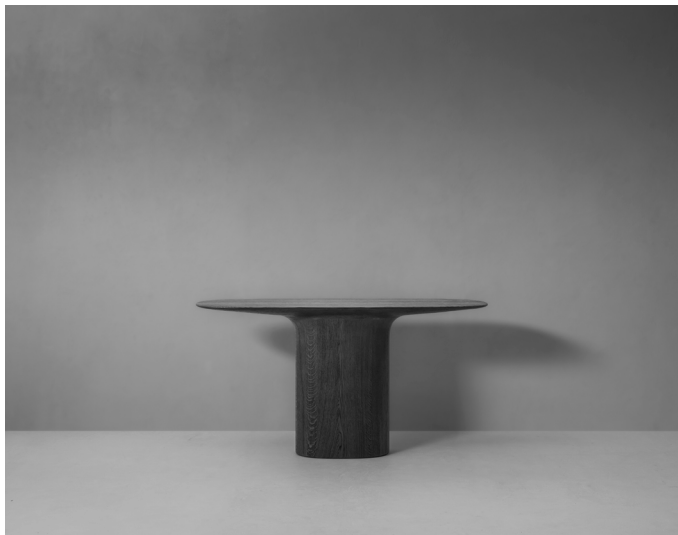

VAN ROSSUM

EST. 1978

ANVIL

Design by Pieter Maes

CONSOLE

REF.	SPECIFICATIONS	WOOD	MATERIALS	L X W X H CM	L X W X H INCH
ANV 410 010	semi-oval wooden base and top	solid French oak or American walnut	-	155 x 41 x 80	61.0 x 16.1 x 31.5
ANV 410 020	semi-oval wooden base and top	solid French oak or American walnut	-	214 x 41 x 80	84.3 x 16.1 x 31.5

CUSTOMISATION

· The length and width can be customised.