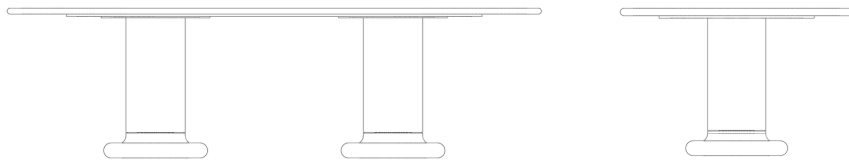

CASTILLEJA

FURNITURE | OBJECTS

WHITHAM
DINING TABLE

INSPIRED BY WHITHAM THEORY AND THE MOMENT WHEN A DROPLET LIFTS FROM THE SURFACE OF WATER, FORMING THE FIRST RIPPLE.

48" D X 30" H
96" L X 48" W X 30" H

ADDITIONAL SIZING AVAILABLE - PLEASE INQUIRE