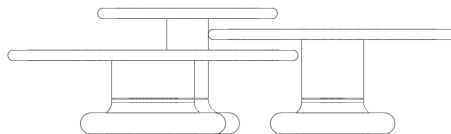

CASTILLEJA

FURNITURE | OBJECTS

WHITHAM  
NESTING TABLE

INSPIRED BY WHITHAM THEORY AND THE MOMENT WHEN A DROPLET LIFTS FROM THE SURFACE OF WATER, FORMING THE FIRST RIPPLE.

60" L X 48" D X 16.5" H

42" D X 12" H  
36" D X 15" H  
26" D X 18" H