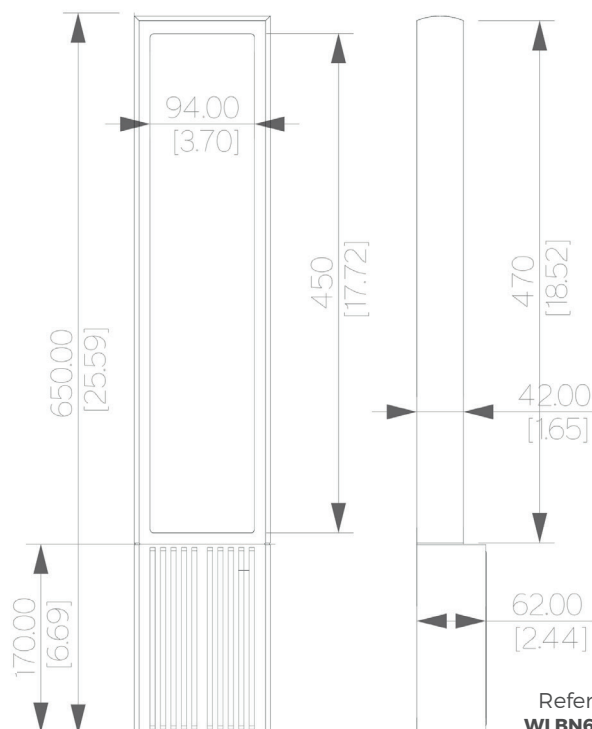

Dimension

mm [in]

Reference
WLBN650RC

Description

Reparability

Driver and led are replaceable**Patinated bronze body - Alabaster diffuser - Protective varnish**

Design Yves Macheret

**SCONCE
BRAUN**

Handmade in France in our foundry

SpecificityPower supply **110-120V / 50-60hz / 24V**Sources Led **strip LED 24V**Lumens **700 lm (nominal)**Watts **11**Weight kg [lbs] **8,5 [11]**

Standard

LED

CRI-Ra
98

CE

IP44

Colors

2700K*

3000K

4000K

Dimming

Triac*
Fase
Dim