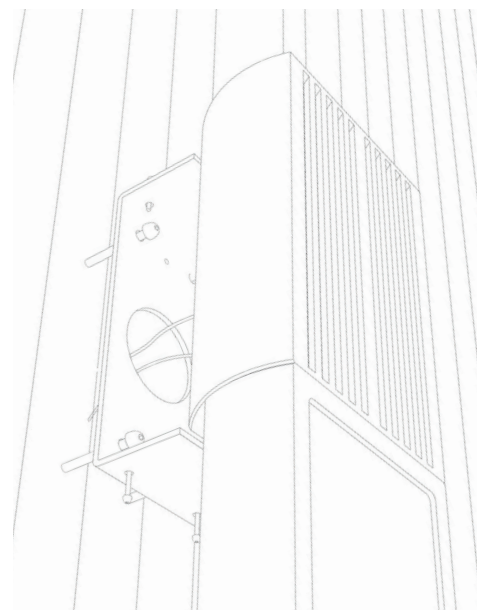

0.10V

Dali

Driver Position

INSIDE

INSIDE

REMOTE

* Workshop setting

Fixing**Bronze Finishes**