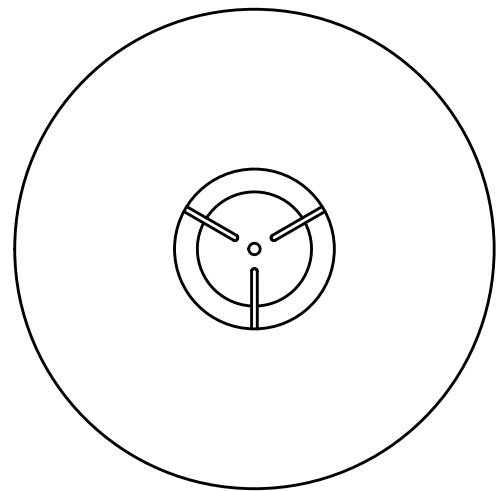

UL / CE

PENDANT OPTIONS:

MEDIUM: 42in DIA x 9in / 106.68cm DIA x 22.86cm

LARGE: 50in DIA x 9in / 127cm DIA x 22.86cm

WEIGHT

Approx. 50-60lbs / 22.68-27.22kg

SUSPENSION

Hung with rope.
Chain incurs an upcharge.
Overall drop customizable.

CANOPY

Ø10in x 5in H / Ø25.4cm x 12.7cm H

LEAD TIME

18-20 weeks

Custom diameters available

FEATURES

Fully Dimmable
Shipped assembled
Flexible Overall drop

42