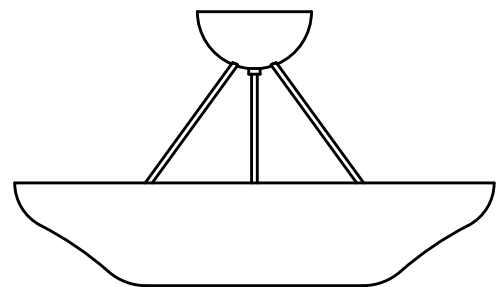

UL / CE

PENDANT OPTIONS:

MEDIUM: 42in DIA x 9in / 106.68cm DIA x 22.86cm

LARGE: 50in DIA x 9in / 127cm DIA x 22.86cm

WEIGHT

Approx. 50-60lbs / 22.68-27.22kg

SUSPENSION

Hung with rope.
Chain incurs an upcharge.
Overall drop customizable.

CANOPY

Ø10in x 5in H / Ø25.4cm x 12.7cm H

LEAD TIME

18-20 weeks

Custom diameters available

FEATURES

Fully Dimmable
Shipped assembled
Flexible Overall drop

42

Bottom

CUSTOM

Front