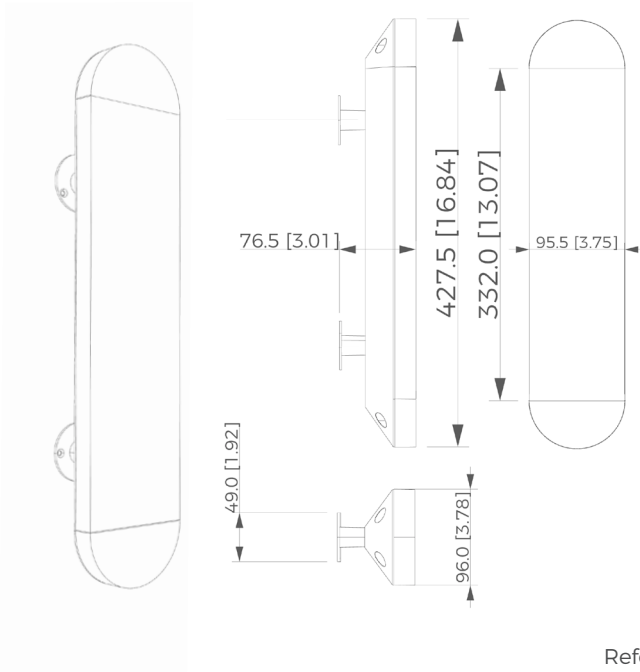

Dimension
mm [in]

Reference

WLGT430RC

Description

Patinated bronze body - Alabaster diffuser - Protective varnish

Repairability

Driver and led are replaceable

Handmade in France in our foundry

SCONCE
GHOST 430

Design Felix Millory

Specificity

Power supply **110-120V / 50-60hz / 24V**

Sources Led **strip LED 24V**

Lumens **500 lm (nominal)**

Watts **10**

Weight lbs [Kg] **8 [3,5]**