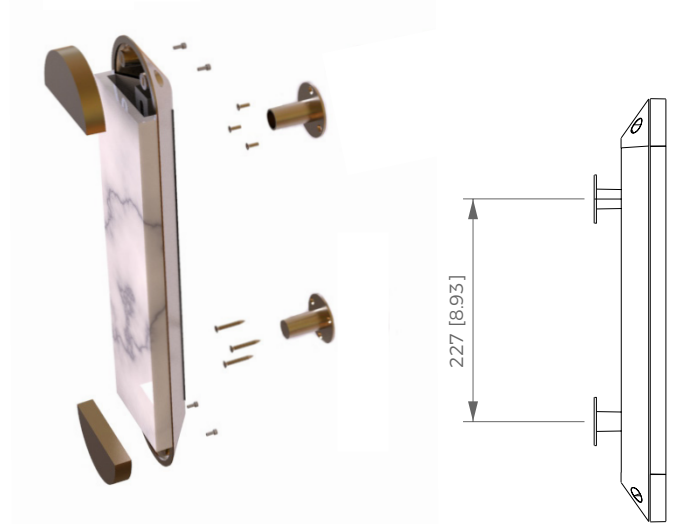

Bronze Finishes

Patinas

FNRB
RAW
BRONZE

FNMB
MEDIUM
BRONZE

FNBK
BLACK
BRONZE

Special

FNBN
BRUSHED
NICKEL

CUSTOM
FINISHING
ON DEMAND

Alabasters

Type

WHITE
VEIN

BROWN
VEIN