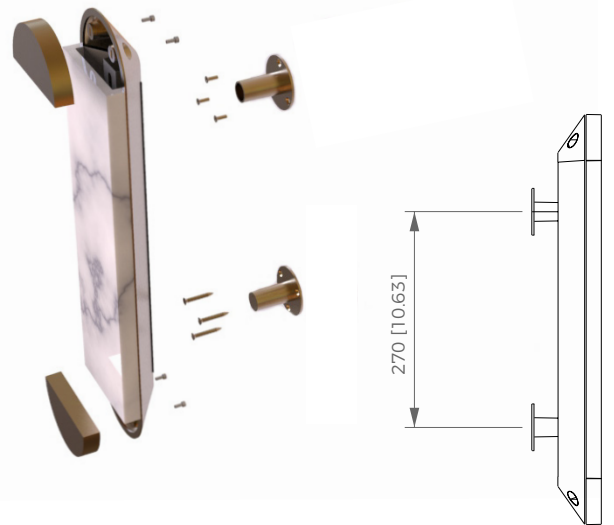

**SCONCE**  
**GHOST 515**

Design Felix Millory

**Specificity**

- Power supply **110-120V / 50-60hz / 24V**
- Sources Led **strip LED 24V**
- Lumens **630 lm (nominal)**
- Watts **13**
- Weight lbs [Kg] **11 [5]**

Dimming

Triac* Phase Dim	0.10V	Dali
---------------------	-------	------

Driver Position

INSIDE	INSIDE	REMOTE
--------	--------	--------

\* Workshop setting

**Fixing**

**Bronze Finishes**

Patinas