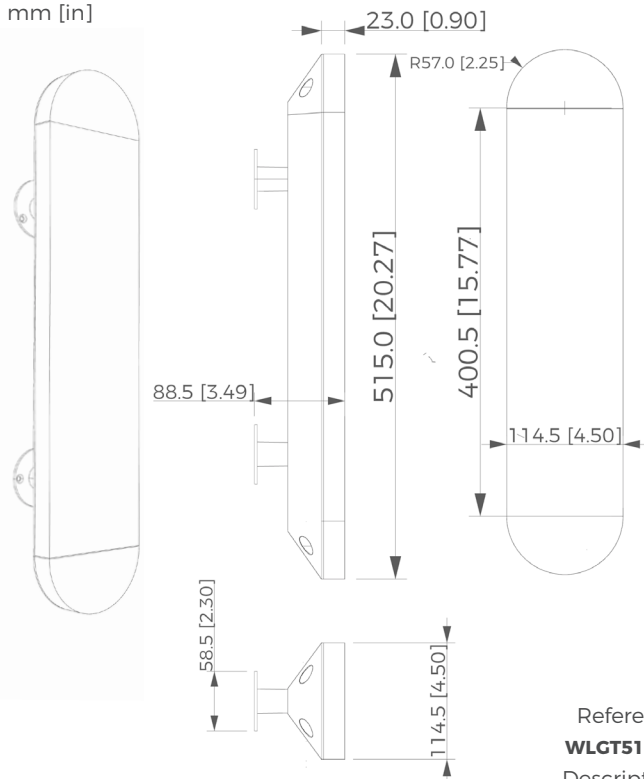

**Dimension**  
mm [in]

**Reference**  
**WLGT515RC**  
**Description**  
Patinated bronze body - Alabaster diffuser - Protective varnish  
**Repairability**  
Driver and led are replaceable

Handmade in France in our foundry

**SCONCE**  
**GHOST 515**

Design Felix Millory

**Specificity**

- Power supply **110-120V / 50-60hz / 24V**
- Sources Led **strip LED 24V**
- Lumens **630 lm (nominal)**
- Watts **13**
- Weight lbs [Kg] **11 [5]**

Standard

110 277V 50-60HZ	UL E817EB	CLASS 2	DRY Location	DAMP Location
---------------------	--------------	------------	-----------------	------------------

Colors

2700K*	3000K	4000K
--------	-------	-------